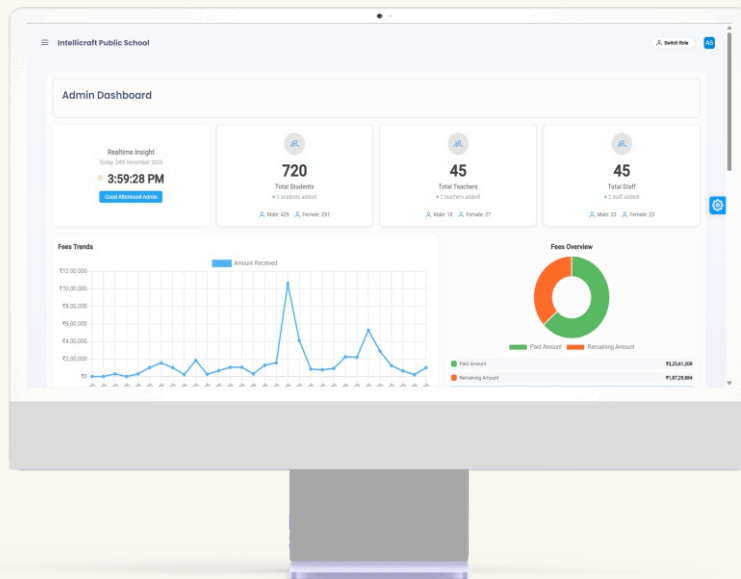

Tracks lesson progress so you always know what's pending.

Shows if the weekly plan aligns with the yearly syllabus.

Core Functions

Student & Teacher Management

Holistic & Scholastic Report Card

Attendance Management

Leave Management

Parent-Teacher Meeting Management

Communication Management

How efficient are your school operations?

Play our interactive game

Unlock Exclusive Offer

Scan Now . 1 Minute Quiz . Instant Results