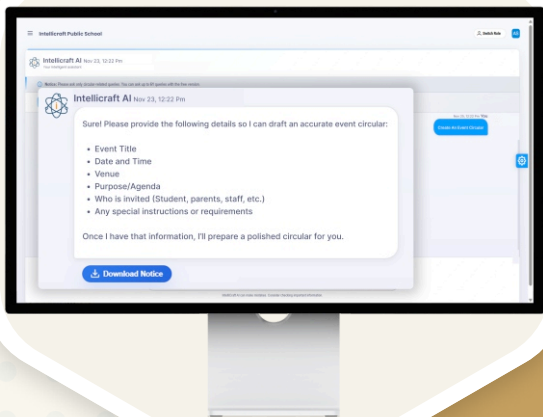

-  Auto-generate conflict-free timetables
-  Respect teacher availability & preferences
-  Auto-adjust on leaves & substitutions
-  Allocate buildings / rooms for group classes

Workflow Management

Visual drag-and-drop workflow builder

Role-based multi level approvals

Real-time status tracking for every request

Auto-notifications & escalations

AI Generated Circular, Homework, Question Paper

AI-generated circulars with a prompt

Multi-language circular generation

Syllabus-linked homework & question paper generation

Instant export, print, and share digitally

Lesson Planning

Creates structured lesson plans in minutes

Aligns topics, objectives, and activities in a clear flow.