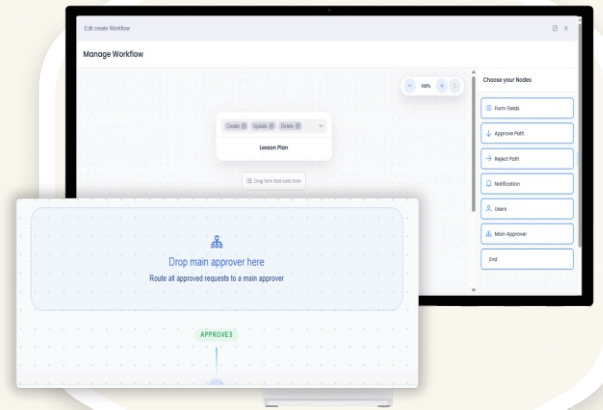

Monitor Using Audit Logs

-  Track every action across the system
-  Filter and search logs in seconds
-  Monitor sensitive operations with extra visibility
-  Export and share audit trails securely

AI Generated Timetable

-  Auto-generate conflict-free timetables
-  Respect teacher availability & preferences
-  Auto-adjust on leaves & substitutions
-  Allocate buildings / rooms for group classes

Workflow Management

Visual drag-and-drop workflow builder

Role-based multi level approvals

Real-time status tracking for every request

Auto-notifications & escalations

AI Generated Circular, Homework, Question Paper

AI-generated circulars with a prompt

Multi-language circular generation