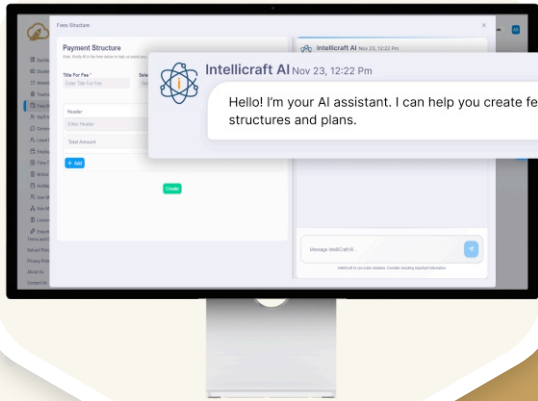

FEE PLANS
WITH AI

AUDIT LOGS

LESSON PLANS

HOLISTIC
REPORT
CARD

AI
TIMETABLE

INTELLICRAFT
AI

The Operating System of your school.

Simplify Management.
Amplify Learning.

Download on the
AppStore

Download on the
Google Play

Fees Management

-  AI-generated fee structures & plans
-  Automated reminders & follow-ups
-  Real-time analytics for collections
-  Smart concessions & discounts
-  Online fee collection using all payment modes & generate auto receipts

Monitor Using Audit Logs

-  Track every action across the system
-  Filter and search logs in seconds
-  Monitor sensitive operations with extra visibility
-  Export and share audit trails securely

AI Generated Timetable