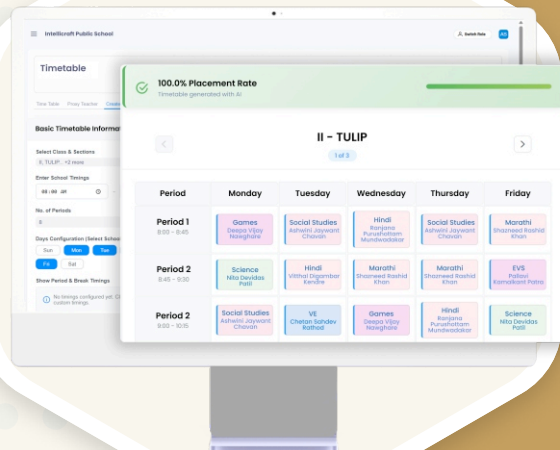

Download on the
AppStore

Download on the
Google Play

Fees Management

-  AI-generated fee structures & plans
-  Automated reminders & follow-ups
-  Real-time analytics for collections
-  Smart concessions & discounts
-  Online fee collection using all payment modes & generate auto receipts

Monitor Using Audit Logs

-  Track every action across the system
-  Filter and search logs in seconds
-  Monitor sensitive operations with extra visibility
-  Export and share audit trails securely

AI Generated Timetable

-  Auto-generate conflict-free timetables
-  Respect teacher availability & preferences
-  Auto-adjust on leaves & substitutions
-  Allocate buildings / rooms for group classes

Workflow Management

Visual drag-and-drop workflow builder

Role-based multi level approvals

Real-time status tracking for every request

Auto-notifications & escalations

AI Generated Circular, Homework, Question Paper

AI-generated circulars with a prompt

Multi-language circular generation