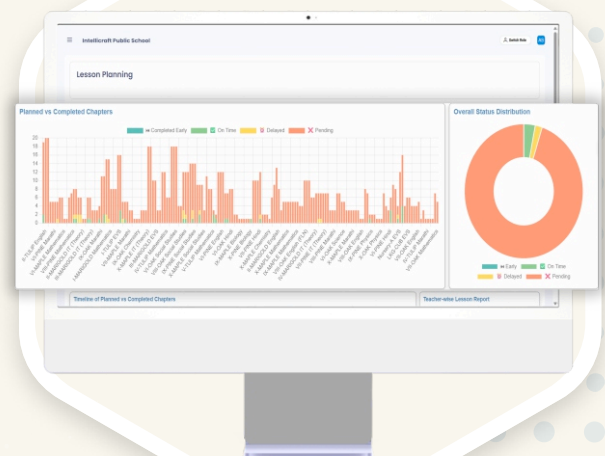

-  Auto-generate conflict-free timetables
-  Respect teacher availability & preferences
-  Auto-adjust on leaves & substitutions
-  Allocate buildings / rooms for group classes

Workflow Management

Visual drag-and-drop workflow builder

Role-based multi level approvals

Real-time status tracking for every request

Auto-notifications & escalations

AI Generated Circular, Homework, Question Paper

AI-generated circulars with a prompt

Multi-language circular generation

Syllabus-linked homework & question paper generation

Instant export, print, and share digitally

Lesson Planning

Creates structured lesson plans in minutes

Aligns topics, objectives, and activities in a clear flow.

Tracks lesson progress so you always know what's pending.

Shows if the weekly plan aligns with the yearly syllabus.

Core Functions

Student & Teacher Management

Holistic & Scholastic Report Card

Attendance Management