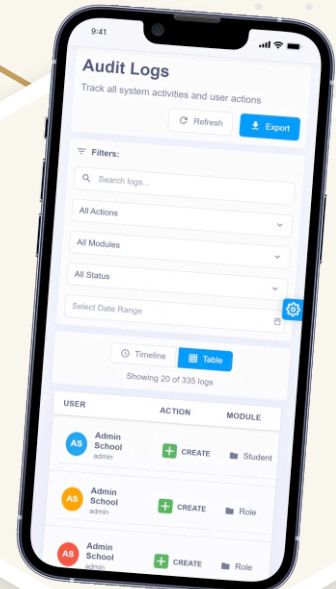

Download on the
AppStore

Download on the
Google Play

Fees Management

-  AI-generated fee structures & plans
-  Automated reminders & follow-ups
-  Real-time analytics for collections
-  Smart concessions & discounts
-  Online fee collection using all payment modes & generate auto receipts

Monitor Using Audit Logs

-  Track every action across the system
-  Filter and search logs in seconds
-  Monitor sensitive operations with extra visibility
-  Export and share audit trails securely

AI Generated Timetable